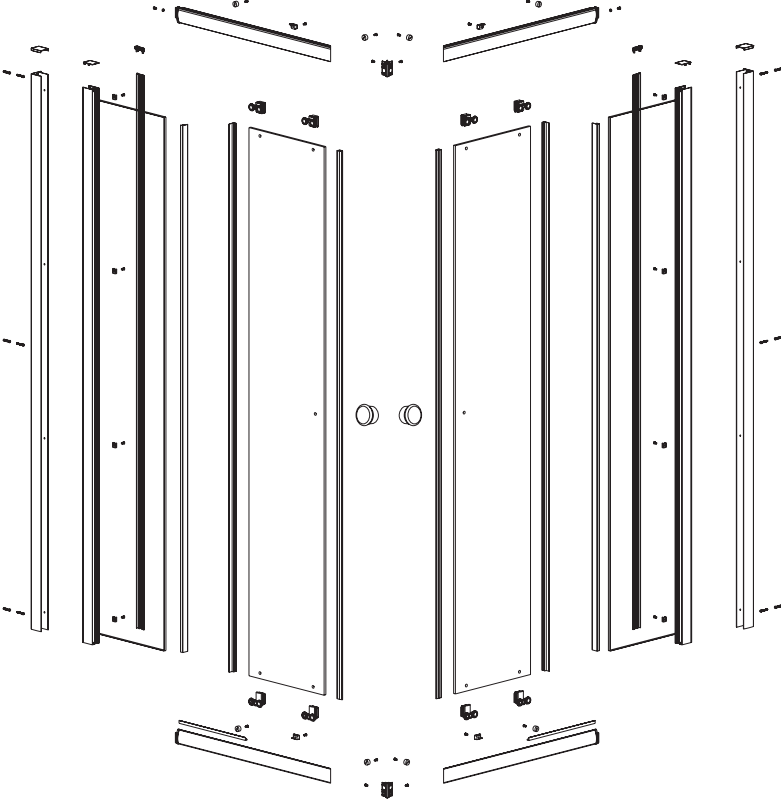

CE

Turkish Standards
Certificate of conformity

Quality Management
System

Service Competence
Certificate

Shower®
Banyonuzun incisi...