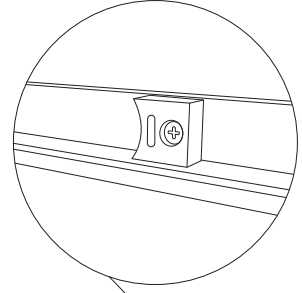

9

ALT VE ÜST STOPERLERİ AYARLI ŞEKİLDE SABİTLEYİN

SET AND FIX ALL
STOPERS